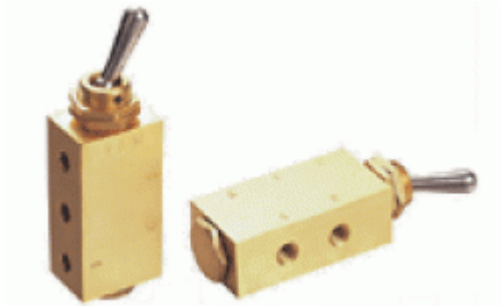

MTV Toggle switch

Home >> Products >> Directional control valve >> Other solenoid valve >> MTV Toggle switch

Product description:

Directional control valve product ----- This toggle switch is very popular, it can be used in many area. Now we have 2/3, 2/2 and 2/5. It is compact and excellent performance.

Ordering Code	Specification
MTV-4	Model
	Working Medium
Specification code	The Position Counting
	Joint Pipe Bore
	Operating Temperature
	Effective Sectional Area
	Working-Pressure

TYPE:MTV-4

Company Information: