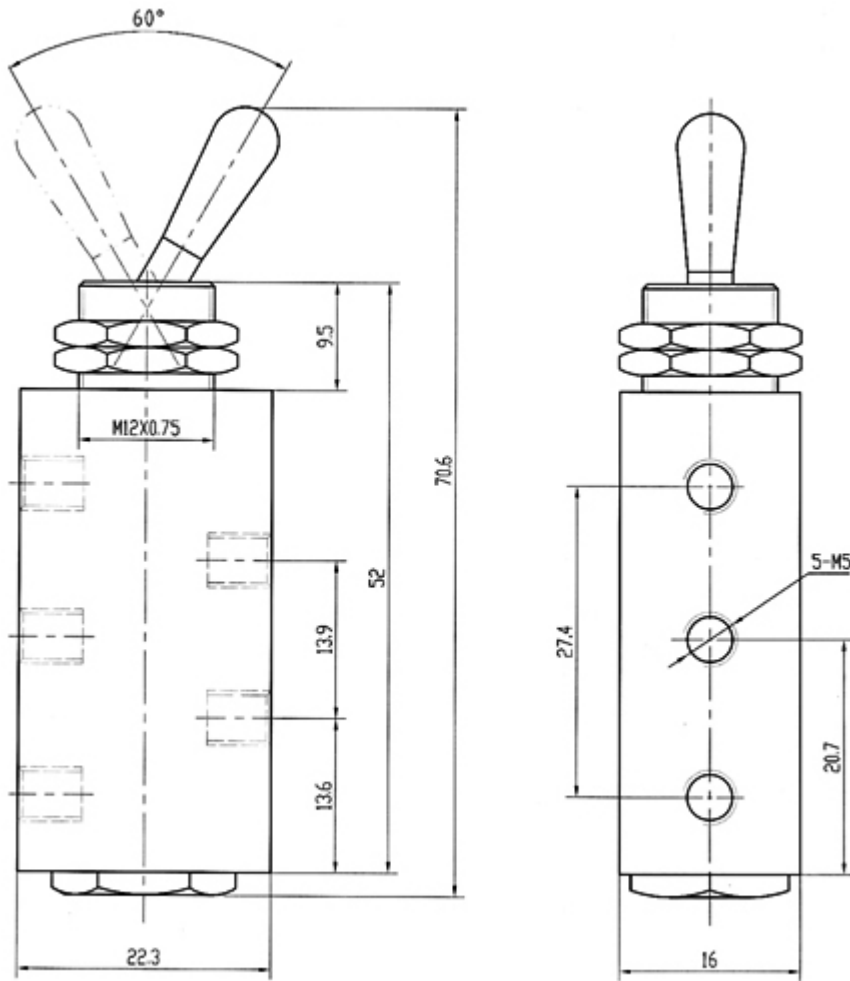

MTV Toggle switch

Home >> Products >> Directional control valve >> Other solenoid valve >> MTV Toggle switch

Product description:

Directional control valve product ----- This toggle switch is very popular, it can be used in many area. Now we have 2/3, 2/2 and 2/5. It is compact and excellent performance.

Ordering Code	Specification
MTV-4	Model
	Working Medium
Specification code	The Position Counting
	Joint Pipe Bore
	Operating Temperature
	Effective Sectional Area
	Working-Pressure

TYPE:MTV-4

Company Information: