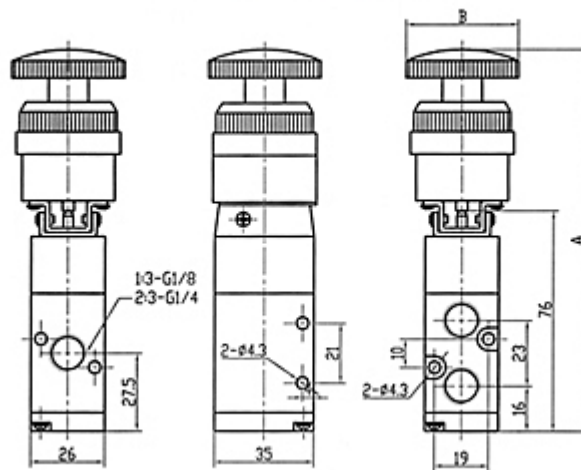

Ordering Code

MSV	86	32	1	R
Specification code	Model	Position and Way Number	Joint Pipe Bore	Button Type
MSV series	86: 86 Series 98: 98 Series	32: Tow-position Three- way 52: Tow-position Five- way	1:G1/8" 2:G1/4"	Blank:Basic type R:Roller fype TB:Selective knob LB:Strengthened knob PB:Large round button PP:Plat Round button PPL:Convex round button EB:With lock button

Effective Sectional Area 12mm²(Cv=0.67) 16mm²(Cv=0.89) 16mm²(Cv=0.89)
 Working Pressure 0~0.8Mpa

Overall Dimension

TYPE: MSV86321

TYPE: MSV86522

TYPE: MSV98322

Specification

Series	Symbol/Model	R	TB	LB	PB	PP	PPL	EB
MSV86321	A	59.5	88.5	85	83	66	71	86
	B	42.5	36.5	26.5	37.5	39.5	24.5	39.5
MSV86321	A	107.5	136.5	133	131	114	119	134
	B	42.5	36.5	26.5	37.5	39.5	24.5	39.5
MSV86321	A	99.5	129.5	125	123	106	111	126
	B	42.5	36.5	26.5	37.5	39.5	24.5	39.5