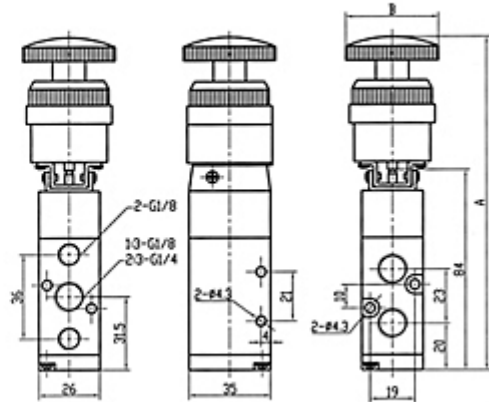

Ordering Code

MSV	86	32	1	R
Specification code	Model	Position and Way Number	Joint Pipe Bore	Button Type
MSV series	86: 86 Series 98: 98 Series	32: Tow-position Three- way 52: Tow-position Five- way	1:G1/8" 2:G1/4"	Blank:Basic type R:Roller fype TB:Selective knob LB:Strengthened knob PB:Large round button PP:Plat Round button PPL:Convex round button EB:With lock button

Specification

Model	MSV86321	MSV86522	MSV98322
Working Medium	40 Micron Filtered Air		
The Position Counting	Two-position Three-way	Two-position Fiveh-way	Two-position Three-way
Joint Pipe Bore	G1/8	G1/4	G1/4
Operating Temperature	0~60°C		

Effective Sectional Area 12mm²(Cv=0.67) 16mm²(Cv=0.89) 16mm²(Cv=0.89)
 Working Pressure 0~0.8Mpa

Overall Dimension

TYPE: MSV86321

TYPE: MSV86522

TYPE: MSV98322

Specification

Series	Symbol/Model	R	TB	LB	PB	PP	PPL	EB
MSV86321	A	59.5	88.5	85	83	66	71	86
	B	42.5	36.5	26.5	37.5	39.5	24.5	39.5
MSV86321	A	107.5	136.5	133	131	114	119	134
	B	42.5	36.5	26.5	37.5	39.5	24.5	39.5
MSV86321	A	99.5	129.5	125	123	106	111	126
	B	42.5	36.5	26.5	37.5	39.5	24.5	39.5