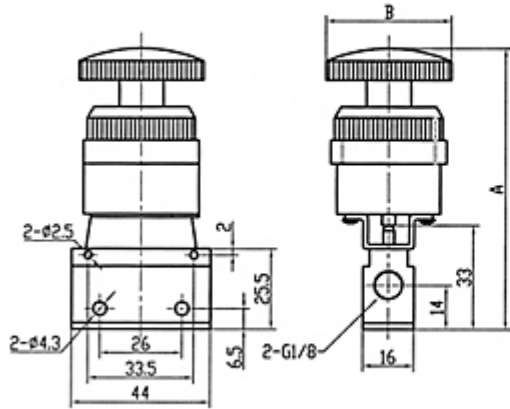

Ordering Code

MSV	86	32	1	R
Specification code	Model	Position and Way Number	Joint Pipe Bore	Button Type
MSV series	86: 86 Series 98: 98 Series	32: Tow-position Three- way 52: Tow-position Five- way	1:G1/8" 2:G1/4"	Blank:Basic type R:Roller fype TB:Selective knob LB:Strengthened knob PB:Large round button PP:Plat Round button PPL:Convex round button EB:With lock button

Specification

Model	MSV86321	MSV86522	MSV98322
Working Medium	40 Micron Filtered Air		
The Position Counting	Two-position Three-way	Two-position Fiveh-way	Two-position Three-way
Joint Pipe Bore	G1/8	G1/4	G1/4
Operating Temperature	0~60°C		

Effective Sectional Area 12mm²(Cv=0.67) 16mm²(Cv=0.89) 16mm²(Cv=0.89)
 Working Pressure 0~0.8Mpa

Overall Dimension

TYPE: MSV86321

TYPE: MSV86522

TYPE: MSV98322

Specification

Series	Symbol/Model	R	TB	LB	PB	PP	PPL	EB
MSV86321	A	59.5	88.5	85	83	66	71	86
	B	42.5	36.5	26.5	37.5	39.5	24.5	39.5
MSV86321	A	107.5	136.5	133	131	114	119	134
	B	42.5	36.5	26.5	37.5	39.5	24.5	39.5
MSV86321	A	99.5	129.5	125	123	106	111	126
	B	42.5	36.5	26.5	37.5	39.5	24.5	39.5