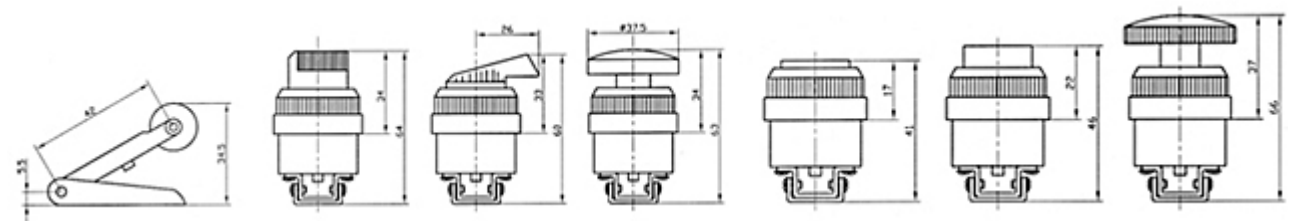

MSV mechanically valve

Home >> Products >> Directional control valve >> Other solenoid valve >> MSV mechanically valve

Product description:

MSV mechanically valves product ----- mechanically operated valve is manual and mechanical controlled. The advantages are: light operation force, good seal, and long working life. This series mechanically valves have various types. The port size is G1/8" and G1/4" . They are 2/3 and 2/5 valves.

Ordering Code

MSV	86	32	1	R
Specification code	Model	Position and Way Number	Joint Pipe Bore	Button Type
MSV series	86: 86 Series 98: 98 Series	32: Tow-position Three- way 52: Tow-position Five- way	1:G1/8" 2:G1/4"	Blank:Basic type R:Roller fype TB:Selective knob LB:Strengthened knob PB:Large round button PP:Plat Round button PPL:Convex round button EB:With lock button

Specification

Model	MSV86321	MSV86522	MSV98322
Working Medium	40 Micron Filtered Air		
The Position Counting	Two-position Three-way	Two-position Fiveh-way	Two-position Three-way
Joint Pipe Bore	G1/8	G1/4	G1/4
Operating Temperature	0~60°C		

Effective Sectional Area 12mm²(Cv=0.67) 16mm²(Cv=0.89) 16mm²(Cv=0.89)
 Working Pressure 0~0.8Mpa

Overall Dimension

TYPE: MSV86321

TYPE: MSV86522

TYPE: MSV98322

Specification

Series	Symbol/Model	R	TB	LB	PB	PP	PPL	EB
MSV86321	A	59.5	88.5	85	83	66	71	86
	B	42.5	36.5	26.5	37.5	39.5	24.5	39.5
MSV86321	A	107.5	136.5	133	131	114	119	134
	B	42.5	36.5	26.5	37.5	39.5	24.5	39.5
MSV86321	A	99.5	129.5	125	123	106	111	126
	B	42.5	36.5	26.5	37.5	39.5	24.5	39.5