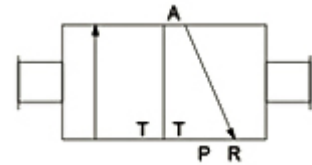

HSV slide valve

Home >> Products >> Directional control valve >> Other valve >> HSV slide valve:

Product description:

Other valve product ----- HSV slide valve is a hand valve. We slide the valve to open and close the flow.

Ordering Code

HSV	08	SS
Series No	Joint Pipe Bore	按装形式
	06:PT1/8"	空白: 标准型
	08:PT1/4"	SS: 双外牙型
	10:PT3/8"	FF: 双内牙型
	15:PT1/2"	SF: 外内牙型
	20:PT3/4"	
	25:PT1"	

Graphic symbol

Specification

Model	HSV06	HSV08	HSV10	HSV15	HSV20	HSV25
Working Medium	Air					
Joint Pipe Bore Code	06	08	10	15	20	25
Joint Pipe Bore	PT1/8	PT1/4	PT3/8	PT1/2	PT3/4	PT1
Effective Sectiona Area	23m MW 1.28) 40m MW 2.2) 62m MW 3.5) 140m MW 7.8) 250m MW 13.8) 392m MW 21.78)					
Working-Pressure	0-10Kgf/c m ²					
Max. Pressure Resistance	15.0Kgf/c m ²					
Operating Temperature	-5~60°C					

Overall Dimension

Dimension Sheet

Model	A	B1	B2	B3	B4	C	D	E1	E2	F1	F2
HSV06	30	50	43	50	57	27.5	17	PT1/8	PT1/8	PT1/8	PT1/8
HSV08	32.5	58	47	58	69	30	19	PT1/4	PT1/4	PT1/4	PT1/4
HSV10	39	68.5	55.5	68.5	81.5	35.5	22	PT3/8	PT3/8	PT3/8	PT3/8
HSV15	50	85.5	70.5	85.5	100.5	44	30	PT1/2	PT1/2	PT1/2	PT1/2
HSV20	58	96.5	79.5	96.5	113.5	53.5	36	PT3/4	PT3/4	PT3/4	PT3/4
HSV25	70	114.5	96.5	114.5	132.5	65.5	44	PT1	PT1	PT1	PT1