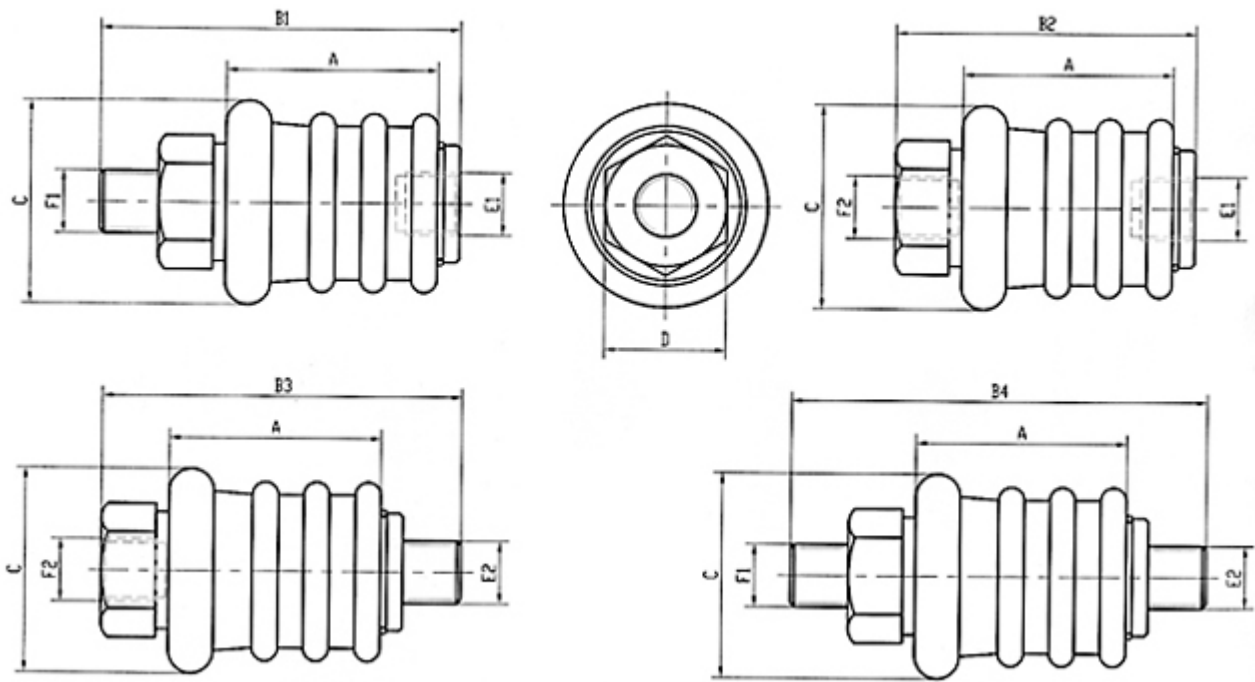

HSV slide valve

Home >> Products >> Directional control valve >> Other valve >> HSV slide valve:

Product description:

Other valve product ----- HSV slide valve is a hand valve. We slide the valve to open and close the flow.

Ordering Code

HSV	08	SS
Series No	Joint Pipe Bore	按装形式
	06:PT1/8"	空白: 标准型
	08:PT1/4"	SS: 双外牙型
	10:PT3/8"	FF: 双内牙型
	15:PT1/2"	SF: 外内牙型
	20:PT3/4"	
	25:PT1"	

Graphic symbol

Specification

Model	HSV06	HSV08	HSV10	HSV15	HSV20	HSV25
Working Medium	Air					
Joint Pipe Bore Code	06	08	10	15	20	25
Joint Pipe Bore	PT1/8	PT1/4	PT3/8	PT1/2	PT3/4	PT1
Effective Sectiona Area	23m MW 1.28) 40m MW 2.2) 62m MW 3.5) 140m MW 7.8) 250m MW 13.8) 392m MW 21.78)					
Working-Pressure	0-10Kgf/c m ²					
Max. Pressure Resistance	15.0Kgf/c m ²					
Operating Temperature	-5~60°C					

Overall Dimension

Dimension Sheet

Model	A	B1	B2	B3	B4	C	D	E1	E2	F1	F2
HSV06	30	50	43	50	57	27.5	17	PT1/8	PT1/8	PT1/8	PT1/8
HSV08	32.5	58	47	58	69	30	19	PT1/4	PT1/4	PT1/4	PT1/4
HSV10	39	68.5	55.5	68.5	81.5	35.5	22	PT3/8	PT3/8	PT3/8	PT3/8
HSV15	50	85.5	70.5	85.5	100.5	44	30	PT1/2	PT1/2	PT1/2	PT1/2
HSV20	58	96.5	79.5	96.5	113.5	53.5	36	PT3/4	PT3/4	PT3/4	PT3/4
HSV25	70	114.5	96.5	114.5	132.5	65.5	44	PT1	PT1	PT1	PT1