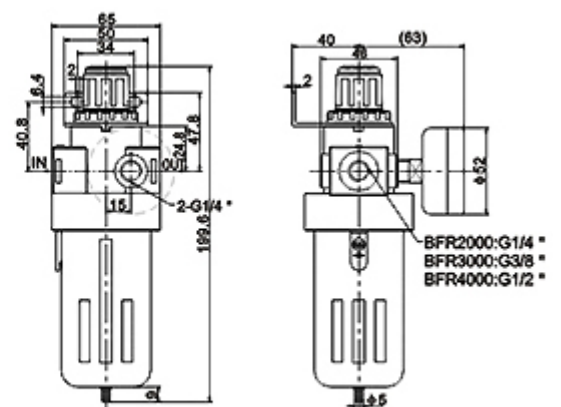

Overall Dimension:

TYPE:AFC

TYPE:BFC