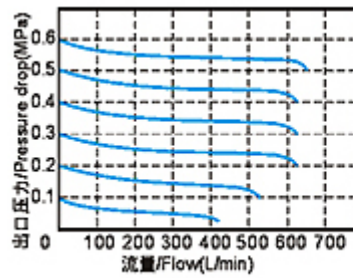

TYPE:AFC

TYPE:BFC

Pressure Character

AFC1500 (2000)

BFC2000 (3000、4000)

Flowing Character

AFC1500 (2000)

BFC2000 (3000、4000)

Specication:

Model	AFC1500	AFC2000	BFC2000	BFC3000	BFC4000
Operating Fluid	Air				
Joint Pipe Bore	G1/8	G1/4	G1/4	G3/8	G1/2
Filtering Element Roughness	40 μ				
Range of Adjustable Pressure	0.05–0.85MPa				
Max. Adjustable Pressure	0.95MPa				
Ensured Pressure Resistance	1.5MPa				
Operating Temperature Range	5–60°C				
Capacity of Filter Cup	15cc		60cc		
Capacity of Oil Feed Cup	25cc		90cc		
Suggested Lube	ISO VG32 or Same Grade Oil				
Weight	0.5Kg		0.7Kg		
Material	Body	Aluminum Die-casting Forming			
	Container Cup	PE			