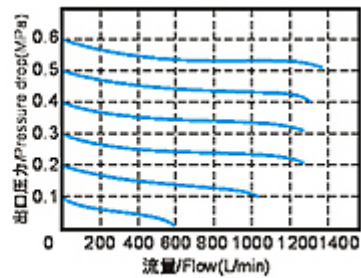

TYPE:AFC

TYPE:BFC

Pressure Character

AFC1500 (2000)

BFC2000 (3000、4000)

Flowing Character

AFC1500 (2000)

BFC2000 (3000、4000)

Specication:

Model	AFC1500	AFC2000	BFC2000	BFC3000	BFC4000
Operating Fluid	Air				
Joint Pipe Bore	G1/8	G1/4	G1/4	G3/8	G1/2
Filtering Element Roughness	40 μ				
Range of Adjustable Pressure	0.05–0.85MPa				
Max. Adjustable Pressure	0.95MPa				
Ensured Pressure Resistance	1.5MPa				
Operating Temperature Range	5–60°C				
Capacity of Filter Cup	15cc		60cc		
Capacity of Oil Feed Cup	25cc		90cc		
Suggested Lube	ISO VG32 or Same Grade Oil				
Weight	0.5Kg		0.7Kg		
Material	Body	Aluminum Die-casting Forming			
	Container Cup	PE			