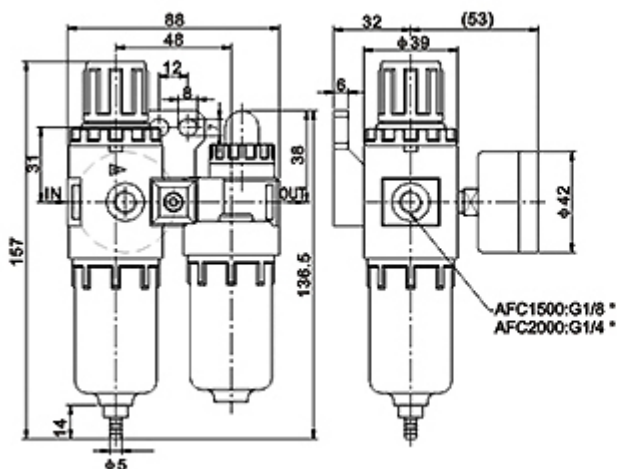

Overall Dimension:

TYPE:AFC

TYPE:BFC