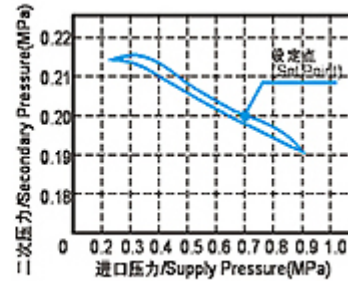

BFC2000 (3000、4000)