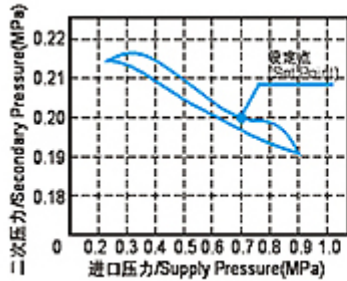

Pressure Character

AFC1500 (2000)