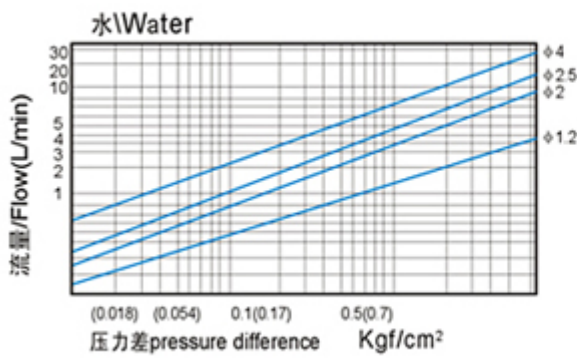

Flowing Character