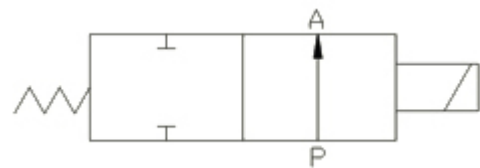

2W solenoid valve (small size)

Home >> Products >> Directional control valve >> Water solenoid valve >> 2W solenoid valve (small size):

Product description:

Directional control valve product ----- 2W water solenoid valve is the most popular solenoid valve for water. It can work with 0 pressure. They are 2/2 valve, they used to control OPEN and CLOSE of the large flow. The size is from G1/8" to G2" .Working temperature is -10°C ~80°C.

Ordering Code

2W	025	- 08	- AC110V
Tow-position Solenoid Valve	Tow-way Aperture Flow Rate	of Joint Pipe Bore	Standrd Voltage
Tow-position Solenoid Valve(High-pressure Type)	025:2.5mm 040:4.0mm	06:G1/8 08:G1/4 10:G3/8	Dc12v Dc24v Ac24v 50Hz/60Hz Ac110v 50Hz/60Hz Ac220v 50Hz/60Hz Ac380v 50Hz/60Hz

Graphic symbol

Specification

Model	2W025-06	2W025-08	2W040-10	2WH012-06	2WH012-08	2WH012-10
Aperture of Flow Rate	2.5		4	1.2		2
CV Value	0.23		0.6	0.05		0.15
Joint Pipe Bore	G1/8	G1/4	G3/8	G1/8	G1/4	G3/8
Motion Pattern	Direct Drive Type					
Working Medium	Air, Water, Oil					
Type	Normal Close Type					