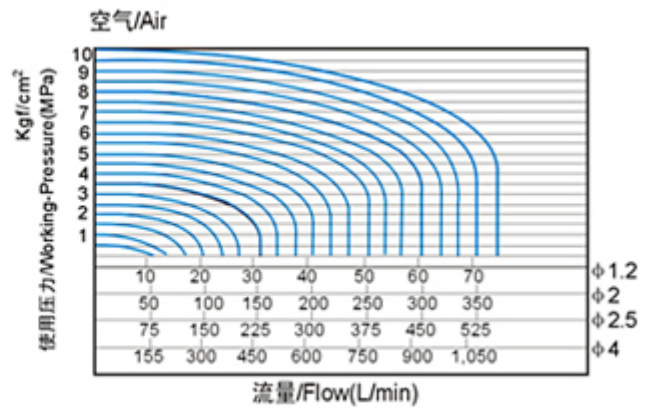

Operation Fluid Viscosity	20CST Below
Working Pressure	2W:0~0.7 2WH:0~2
Max. Pressure Resistance	2W:1 2WH:3.5
Operating Temperature Range	--10~80°C
Voltage Range	±10%
Material of Body	Brass
Material of Oil Seal	XNBR

Overall Dimension

TYPE:2W025-06、08

TYPE:2W040-10

Flowing Character

Company Information:

Company Name:

Ningbo Lida Pneumatic Kit Co.,Ltd.

Website:<http://www.cn-lida.com>