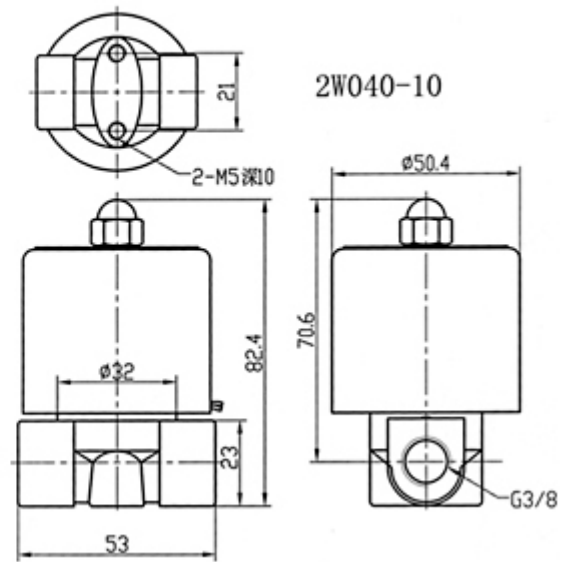

Ordering Code

2W	025	- 08	- AC110V
Tow-position Solenoid Valve	Tow-way Aperture Flow Rate	of Joint Pipe Bore	Standrd Voltage
Tow-position Solenoid Valve(High-pressure Type)	025:2.5mm 040:4.0mm	06:G1/8 08:G1/4 10:G3/8	Dc12v Dc24v Ac24v 50Hz/60Hz Ac110v 50Hz/60Hz Ac220v 50Hz/60Hz Ac380v 50Hz/60Hz

Graphic symbol

Specification

Model	2W025-06	2W025-08	2W040-10	2WH012-06	2WH012-08	2WH012-10
Aperture of Flow Rate	2.5		4	1.2		2
CV Value	0.23		0.6	0.05		0.15
Joint Pipe Bore	G1/8	G1/4	G3/8	G1/8	G1/4	G3/8
Motion Pattern	Direct Drive Type					
Working Medium	Air, Water, Oil					
Type	Normal Close Type					

Operation Fluid Viscosity	20CST Below
Working Pressure	2W:0~0.7 2WH:0~2
Max. Pressure Resistance	2W:1 2WH:3.5
Operating Temperature Range	--10~80°C
Voltage Range	±10%
Material of Body	Brass
Material of Oil Seal	XNBR

Overall Dimension

TYPE:2W025-06、08

TYPE:2W040-10

Flowing Character

Company Information:

Company Name:

Ningbo Lida Pneumatic Kit Co.,Ltd.

Website:<http://www.cn-lida.com>