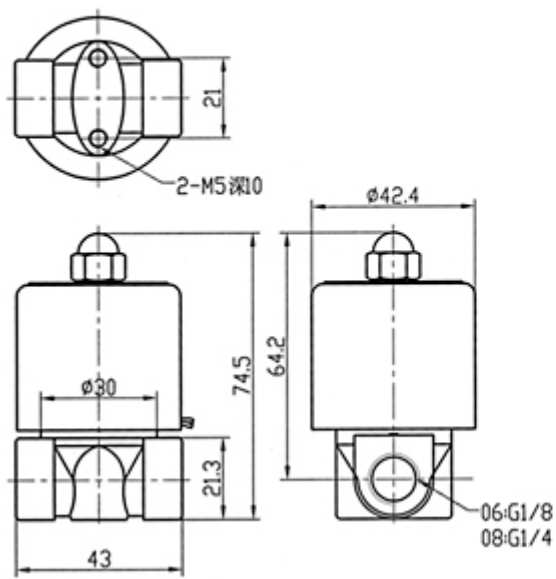

Ordering Code

2W	025	- 08	- AC110V
Tow-position Solenoid Valve	Tow-way Aperture Flow Rate	of Joint Pipe Bore	Standrd Voltage
Tow-position Solenoid Valve(High-pressure Type)	025:2.5mm 040:4.0mm	06:G1/8 08:G1/4 10:G3/8	Dc12v Dc24v Ac24v 50Hz/60Hz Ac110v 50Hz/60Hz Ac220v 50Hz/60Hz Ac380v 50Hz/60Hz

Graphic symbol

Specification

Model	2W025-06	2W025-08	2W040-10	2WH012-06	2WH012-08	2WH012-10
Aperture of Flow Rate	2.5		4	1.2		2
CV Value	0.23		0.6	0.05		0.15
Joint Pipe Bore	G1/8	G1/4	G3/8	G1/8	G1/4	G3/8
Motion Pattern	Direct Drive Type					
Working Medium	Air, Water, Oil					
Type	Normal Close Type					

Operation Fluid Viscosity	20CST Below
Working Pressure	2W:0~0.7 2WH:0~2
Max. Pressure Resistance	2W:1 2WH:3.5
Operating Temperature Range	--10~80°C
Voltage Range	±10%
Material of Body	Brass
Material of Oil Seal	XNBR

Overall Dimension

TYPE:2W025-06、08

TYPE:2W040-10

Flowing Character

Company Information:

Company Name:

Ningbo Lida Pneumatic Kit Co.,Ltd.

Website:<http://www.cn-lida.com>